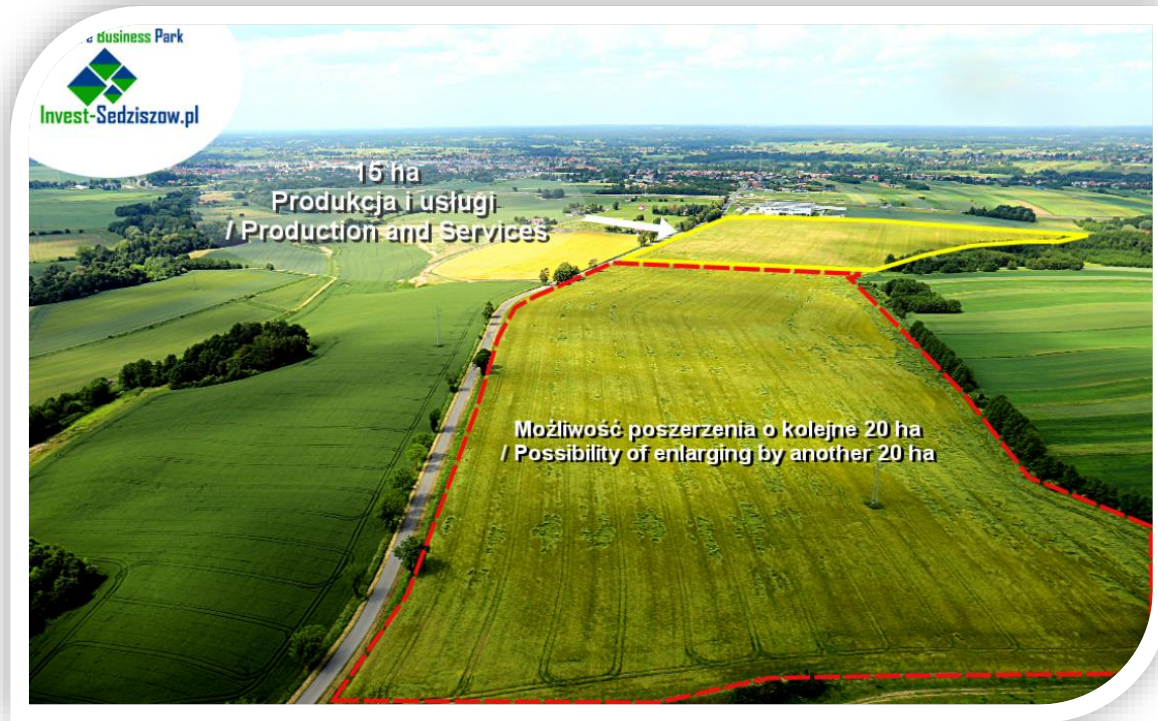

Current use - agricultural usage

No risk of flooding or landslides

No ecological restrictions

No ground surface and underground obstacles

Differences in land level: 2 meters

Building height limit: 20 metres

Building coverage: 80%

Transport connections

Access road to the plot

Local road, 7 meters wide

Nearest motorway/national road (km)

A4 Motorway - about 4.5 km to junction

Transport connections

Railway